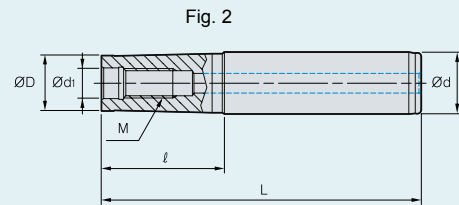

Modular Adaptor MAT Series

DESIGNATION	£	STOCK	M	$\varnothing D$	$\varnothing d$	$\varnothing d_1$	ℓ	L	Fig.
MAT M06-020-S10S	£55.00	□	M06	9.5	10	6.5	18	70	1
M6B-020-S12S	£55.00	•	M06	9.5	12	6.5	18	76	1
M6B-040-S12S	£57.00	•	M06	11	12	6.5	18	96	1
M08-020-S16S	£68.00	•	M08	14.5	16	8.5	20	80	1
M10-030-S20S	£97.00	•	M10	18	20	10.5	25	100	1
M12-030-S25S	£117.00	•	M12	22.5	25	12.5	29	110	1
M16-035-S32S	£151.00	•	M16	28.5	32	17	32	125	1
M06-040-S12T	£57.00	•	M06	9.5	12	6.5	40	96	2
M06-065-S16T	£66.00	•	M06	11	16	6.5	65	125	2
M6B-065-S16T	£66.00	□	M06	11	16	6.5	65	125	2
M6B-080-S16T	£76.00	□	M06	11	16	6.5	80	160	2
M08-040-S16T	£82.00	•	M08	14.5	16	8.5	40	100	2
M08-065-S16T	£93.00	•	M08	14.5	16	8.5	65	125	2
M08-080-S20T	£113.00	•	M08	14.5	20	8.5	80	150	2
M08-110-S25T	£143.00	□	M08	14.5	25	8.5	110	190	2
M10-050-S20T	£105.00	•	M10	18	20	10.5	50	120	2
M10-070-S20T	£119.00	•	M10	18	20	10.5	70	140	2
M10-090-S25T	£149.00	•	M10	18	25	10.5	90	170	2
M10-110-S25T	£169.00	•	M10	18	25	10.5	110	190	2
M10-130-S32T	£199.00	□	M10	18	32	10.5	130	220	2
M12-050-S25T	£129.00	•	M12	22.5	25	12.5	50	130	2
M12-070-S25T	£137.00	•	M12	22.5	25	12.5	70	150	2
M12-090-S25T	£156.00	•	M12	22.5	25	12.5	90	170	2
M12-110-S32T	£184.00	•	M12	22.5	32	12.5	110	200	2
M12-175-S40T	£259.00	□	M12	22.5	40	12.5	175	300	2
M16-055-S32T	£162.00	•	M16	28.5	32	17	55	145	2
M16-080-S32T	£185.00	•	M16	28.5	32	17	80	170	2
M16-120-S32T	£200.00	□	M16	28.5	32	17	120	210	2

Stock Status • Stock item (next day delivery) □ Non-stock item (7-10 days)

INDEXABLE MILLING

MODULAR ADAPTOR