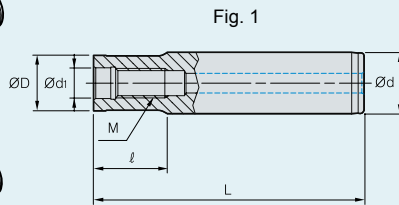

Modular Adaptor MAT Series

DESIGNATION	£	STOCK	M	$\varnothing D$	$\varnothing d$	$\varnothing d_1$	ℓ	L	Fig.
MAT M06-020-S10S	£55.00	□	M06	9.5	10	6.5	18	70	1
M6B-020-S12S	£55.00	•	M06	9.5	12	6.5	18	76	1
M6B-040-S12S	£57.00	•	M06	11	12	6.5	18	96	1
M08-020-S16S	£68.00	•	M08	14.5	16	8.5	20	80	1
M10-030-S20S	£97.00	•	M10	18	20	10.5	25	100	1
M12-030-S25S	£117.00	•	M12	22.5	25	12.5	29	110	1
M16-035-S32S	£151.00	•	M16	28.5	32	17	32	125	1
M06-040-S12T	£57.00	•	M06	9.5	12	6.5	40	96	2
M06-065-S16T	£66.00	•	M06	11	16	6.5	65	125	2
M6B-065-S16T	£66.00	□	M06	11	16	6.5	65	125	2
M6B-080-S16T	£76.00	□	M06	11	16	6.5	80	160	2
M08-040-S16T	£82.00	•	M08	14.5	16	8.5	40	100	2
M08-065-S16T	£93.00	•	M08	14.5	16	8.5	65	125	2
M08-080-S20T	£113.00	•	M08	14.5	20	8.5	80	150	2
M08-110-S25T	£143.00	□	M08	14.5	25	8.5	110	190	2
M10-050-S20T	£105.00	•	M10	18	20	10.5	50	120	2
M10-070-S20T	£119.00	•	M10	18	20	10.5	70	140	2
M10-090-S25T	£149.00	•	M10	18	25	10.5	90	170	2
M10-110-S25T	£169.00	•	M10	18	25	10.5	110	190	2
M10-130-S32T	£199.00	□	M10	18	32	10.5	130	220	2
M12-050-S25T	£129.00	•	M12	22.5	25	12.5	50	130	2
M12-070-S25T	£137.00	•	M12	22.5	25	12.5	70	150	2
M12-090-S25T	£156.00	•	M12	22.5	25	12.5	90	170	2
M12-110-S32T	£184.00	•	M12	22.5	32	12.5	110	200	2
M12-175-S40T	£259.00	□	M12	22.5	40	12.5	175	300	2
M16-055-S32T	£162.00	•	M16	28.5	32	17	55	145	2
M16-080-S32T	£185.00	•	M16	28.5	32	17	80	170	2
M16-120-S32T	£200.00	□	M16	28.5	32	17	120	210	2

Stock Status • Stock item (next day delivery) □ Non-stock item (7-10 days)

INDEXABLE MILLING

MODULAR ADAPTOR