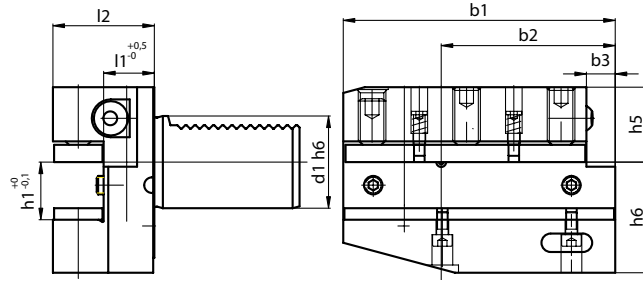

RADIAL HOLDER, UPSIDE DOWN, RIGHT HAND SHORT

B3

Order Code	£	d1	b1	b2	b3	h1	h5	h6	l1	l2
B3-16x12x24	£52.00	16	42	23	5	12	20	22	13	24
B3-16x12x34	£60.32	16	42	23	5	12	20	22	23	34
B3-20x16x30	£52.00	20	55	30	7	16/12	25	30	16	30
B3-20x16x40	£60.32	20	55	30	7	16/12	25	30	26	40
B3-25x16x30	£56.16	25	55	30	7	16/12	25	30	16	30
B3-25x16x40	£64.48	25	55	30	7	16/12	25	30	26	40
B3-30x20x40	£48.88	30	70	35	10	20/16	35	38	22	40
B3-30x20x60	£64.48	30	70	35	10	20/16	35	38	42	60
B3-40x25x44	£52.00	40	85	42.5	12.5	25/20	42.5	48	22	44
B3-50x32x55	£88.40	50	100	50	16	32/25	50	60	30	55
B3-60x32x60	£140.40	60	125	62.5	16	32/25	62.5	62.5	30	60
B3-80x40x75	£395.20	80	160	80	20	40/32	80	80	40	75

RADIAL HOLDER, UPSIDE DOWN, LEFT HAND SHORT

B4

Order Code	£	d1	b1	b2	b3	h1	h5	h6	l1	l2
B4-16x12x24	£56.16	16	42	23	5	12	20	22	13	24
B4-16x12x34	£64.48	16	42	23	5	12	20	22	23	34
B4-20x16x30	£56.16	20	55	30	7	16/12	25	30	16	30
B4-20x16x40	£64.48	20	55	30	7	16/12	25	30	26	40
B4-25x16x30	£60.32	25	55	30	7	16/12	25	30	16	30
B4-25x16x40	£68.64	25	55	30	7	16/12	25	30	26	40
B4-30x20x40	£54.08	30	70	35	10	20/16	35	38	22	40
B4-30x20x60	£68.64	30	70	35	10	20/16	35	38	42	60
B4-40x25x44	£59.28	40	85	42.5	12.5	25/20	42.5	48	22	44
B4-50x32x55	£93.60	50	100	50	16	32/25	50	60	30	55
B4-60x32x60	£157.04	60	125	62.5	16	32/25	62.5	62.5	30	60
B4-80x40x75	£408.72	80	160	80	20	40/32	80	80	40	75