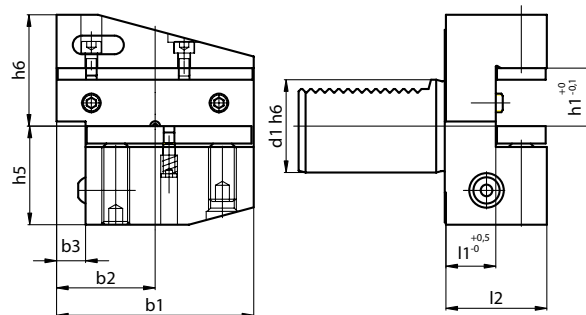

B2

RADIAL HOLDER, LEFT HAND SHORT

Order Code	£	d1	b1	b2	b3	h1	h5	h6	l1	l2
B2-16x12x24	£52.00	16	42	23	5	12	20	22	13	24
B2-16x12x34	£60.32	16	42	23	5	12	20	22	23	34
B2-20x16x30	£52.00	20	55	30	7	16/12	25	30	16	30
B2-20x16x40	£60.32	20	55	30	7	16/12	25	30	26	40
B2-25x16x30	£56.16	25	55	30	7	16/12	25	30	16	30
B2-25x16x40	£64.48	25	55	30	7	16/12	25	30	26	40
B2-30x20x40	£48.88	30	70	35	10	20/16	28	38	22	40
B2-30x20x60	£64.48	30	70	35	10	20/16	28	38	42	60
B2-40x25x44	£52.00	40	85	42.5	12.5	25/20	32.5	48	22	44
B2-50x32x55	£88.40	50	100	50	16	32/25	35	60	30	55
B2-60x32x60	£140.40	60	125	62.5	16	32/25	42.5	62.5	30	60
B2-80x40x75	£395.20	80	160	80	20	40/32	55	80	40	75

RADIAL HOLDER, UPSIDE DOWN, RIGHT HAND SHORT

B3

Order Code	£	d1	b1	b2	b3	h1	h5	h6	l1	l2
B3-16x12x24	£52.00	16	42	23	5	12	20	22	13	24
B3-16x12x34	£60.32	16	42	23	5	12	20	22	23	34
B3-20x16x30	£52.00	20	55	30	7	16/12	25	30	16	30
B3-20x16x40	£60.32	20	55	30	7	16/12	25	30	26	40
B3-25x16x30	£56.16	25	55	30	7	16/12	25	30	16	30
B3-25x16x40	£64.48	25	55	30	7	16/12	25	30	26	40
B3-30x20x40	£48.88	30	70	35	10	20/16	35	38	22	40
B3-30x20x60	£64.48	30	70	35	10	20/16	35	38	42	60
B3-40x25x44	£52.00	40	85	42.5	12.5	25/20	42.5	48	22	44
B3-50x32x55	£88.40	50	100	50	16	32/25	50	60	30	55
B3-60x32x60	£140.40	60	125	62.5	16	32/25	62.5	62.5	30	60
B3-80x40x75	£395.20	80	160	80	20	40/32	80	80	40	75