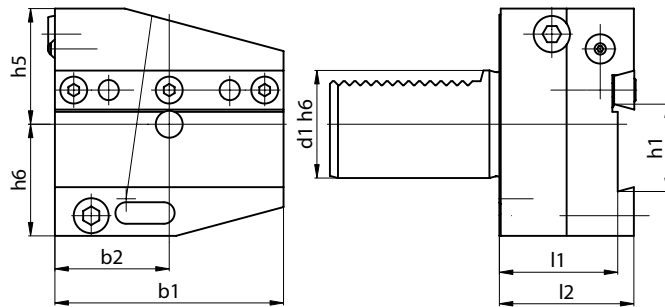

AR

PART OFF TOOL HOLDER, RIGHT (HEIGHT ADJUSTABLE)

Order Code	£	d1	b1	b2	h1	h5	h6	l1	l2
AR2026	£143.52	20	60	30	26	28	36	44	50
AR2526	£143.52	25	60	30	26	28	36	44	50
AR3026	£143.52	30	70	35	26	32	39	44	50
AR4026	£161.20	40	85	42.5	26	43	41.5	44	50
AR4032	£161.20	40	85	42.5	32	43	41.5	44	50
AR5026	£251.68	50	100	50	26	43	45	44	50
AR5032	£251.68	50	100	50	32	43	45	44	50
AR6032	£331.76	60	125	62.5	32	48	55	44	50

AL

PART OFF TOOL HOLDER, LEFT (HEIGHT ADJUSTABLE)

Order Code	£	d1	b1	b2	h1	h5	h6	l1	l2
AL2026	£143.52	20	60	30	26	28	36	44	50
AL2526	£143.52	25	60	30	26	28	36	44	50
AL3026	£143.52	30	70	35	26	32	39	44	50
AL4026	£161.20	40	85	42.5	26	43	41.5	44	50
AL4032	£161.20	40	85	42.5	32	43	41.5	44	50
AL5026	£251.68	50	100	50	26	43	45	44	50
AL5032	£251.68	50	100	50	32	43	45	44	50
AL6032	£331.76	60	125	62.5	32	48	55	44	50

PART OFF TOOL HOLDER, UPSIDE DOWN RIGHT (HEIGHT ADJUSTABLE) **ARU**

Order Code	£	d1	b1	b2	h1	h5	h6	l1	l2
ARU2526	£143.52	25	60	30	26	36	28	44	50
ARU3026	£143.52	30	70	35	26	38	35	44	50
ARU4026	£161.20	40	85	42.5	26	43	41.5	44	50
ARU4032	£161.20	40	85	42.5	32	43	41.5	44	50
ARU5026	£251.68	50	100	50	26	43	45	44	50
ARU5032	£251.68	50	100	50	32	43	45	44	50
ARU6032	£331.76	60	125	62.5	32	48	55	44	50

PART OFF TOOL HOLDER, UPSIDE DOWN LEFT (HEIGHT ADJUSTABLE) **ALU**

Order Code	£	d1	b1	b2	h1	h5	h6	l1	l2
ALU2526	£143.52	25	60	30	26	36	28	44	50
ALU3026	£143.52	30	70	35	26	38	35	44	50
ALU4026	£161.20	40	85	42.5	26	43	41.5	44	50
ALU4032	£161.20	40	85	42.5	32	43	41.5	44	50
ALU5026	£251.68	50	100	50	26	43	45	44	50
ALU5032	£251.68	50	100	50	32	43	45	44	50
ALU6032	£331.76	60	125	62.5	32	48	55	44	50