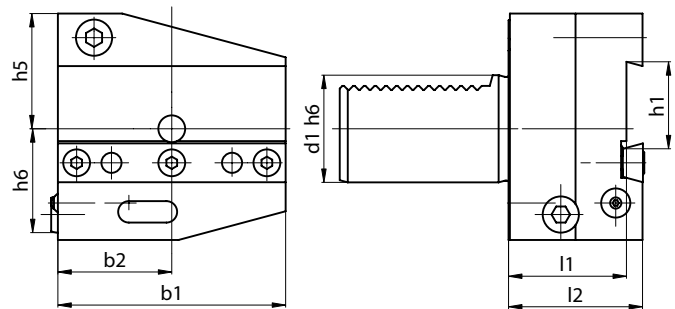

AR

PART OFF TOOL HOLDER, RIGHT (HEIGHT ADJUSTABLE)

Order Code	£	d1	b1	b2	h1	h5	h6	l1	l2
AR2026	£143.52	20	60	30	26	28	36	44	50
AR2526	£143.52	25	60	30	26	28	36	44	50
AR3026	£143.52	30	70	35	26	32	39	44	50
AR4026	£161.20	40	85	42.5	26	43	41.5	44	50
AR4032	£161.20	40	85	42.5	32	43	41.5	44	50
AR5026	£251.68	50	100	50	26	43	45	44	50
AR5032	£251.68	50	100	50	32	43	45	44	50
AR6032	£331.76	60	125	62.5	32	48	55	44	50

AL

PART OFF TOOL HOLDER, LEFT (HEIGHT ADJUSTABLE)

Order Code	£	d1	b1	b2	h1	h5	h6	l1	l2
AL2026	£143.52	20	60	30	26	28	36	44	50
AL2526	£143.52	25	60	30	26	28	36	44	50
AL3026	£143.52	30	70	35	26	32	39	44	50
AL4026	£161.20	40	85	42.5	26	43	41.5	44	50
AL4032	£161.20	40	85	42.5	32	43	41.5	44	50
AL5026	£251.68	50	100	50	26	43	45	44	50
AL5032	£251.68	50	100	50	32	43	45	44	50
AL6032	£331.76	60	125	62.5	32	48	55	44	50

PART OFF TOOL HOLDER, UPSIDE DOWN RIGHT (HEIGHT ADJUSTABLE) **ARU**

Order Code	£	d1	b1	b2	h1	h5	h6	l1	l2
ARU2526	£143.52	25	60	30	26	36	28	44	50
ARU3026	£143.52	30	70	35	26	38	35	44	50
ARU4026	£161.20	40	85	42.5	26	43	41.5	44	50
ARU4032	£161.20	40	85	42.5	32	43	41.5	44	50
ARU5026	£251.68	50	100	50	26	43	45	44	50
ARU5032	£251.68	50	100	50	32	43	45	44	50
ARU6032	£331.76	60	125	62.5	32	48	55	44	50

PART OFF TOOL HOLDER, UPSIDE DOWN LEFT (HEIGHT ADJUSTABLE) **ALU**

Order Code	£	d1	b1	b2	h1	h5	h6	l1	l2
ALU2526	£143.52	25	60	30	26	36	28	44	50
ALU3026	£143.52	30	70	35	26	38	35	44	50
ALU4026	£161.20	40	85	42.5	26	43	41.5	44	50
ALU4032	£161.20	40	85	42.5	32	43	41.5	44	50
ALU5026	£251.68	50	100	50	26	43	45	44	50
ALU5032	£251.68	50	100	50	32	43	45	44	50
ALU6032	£331.76	60	125	62.5	32	48	55	44	50