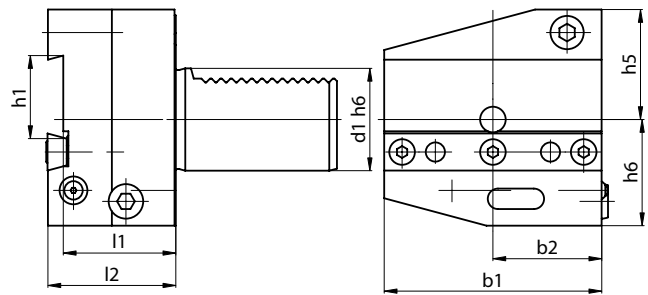

AR

PART OFF TOOL HOLDER, RIGHT (HEIGHT ADJUSTABLE)

Order Code	£	d1	b1	b2	h1	h5	h6	l1	l2
AR2026	£143.52	20	60	30	26	28	36	44	50
AR2526	£143.52	25	60	30	26	28	36	44	50
AR3026	£143.52	30	70	35	26	32	39	44	50
AR4026	£161.20	40	85	42.5	26	43	41.5	44	50
AR4032	£161.20	40	85	42.5	32	43	41.5	44	50
AR5026	£251.68	50	100	50	26	43	45	44	50
AR5032	£251.68	50	100	50	32	43	45	44	50
AR6032	£331.76	60	125	62.5	32	48	55	44	50

AL

PART OFF TOOL HOLDER, LEFT (HEIGHT ADJUSTABLE)

Order Code	£	d1	b1	b2	h1	h5	h6	l1	l2
AL2026	£143.52	20	60	30	26	28	36	44	50
AL2526	£143.52	25	60	30	26	28	36	44	50
AL3026	£143.52	30	70	35	26	32	39	44	50
AL4026	£161.20	40	85	42.5	26	43	41.5	44	50
AL4032	£161.20	40	85	42.5	32	43	41.5	44	50
AL5026	£251.68	50	100	50	26	43	45	44	50
AL5032	£251.68	50	100	50	32	43	45	44	50
AL6032	£331.76	60	125	62.5	32	48	55	44	50

PART OFF TOOL HOLDER, UPSIDE DOWN RIGHT (HEIGHT ADJUSTABLE) **ARU**

Order Code	£	d1	b1	b2	h1	h5	h6	l1	l2
ARU2526	£143.52	25	60	30	26	36	28	44	50
ARU3026	£143.52	30	70	35	26	38	35	44	50
ARU4026	£161.20	40	85	42.5	26	43	41.5	44	50
ARU4032	£161.20	40	85	42.5	32	43	41.5	44	50
ARU5026	£251.68	50	100	50	26	43	45	44	50
ARU5032	£251.68	50	100	50	32	43	45	44	50
ARU6032	£331.76	60	125	62.5	32	48	55	44	50

PART OFF TOOL HOLDER, UPSIDE DOWN LEFT (HEIGHT ADJUSTABLE) **ALU**

Order Code	£	d1	b1	b2	h1	h5	h6	l1	l2
ALU2526	£143.52	25	60	30	26	36	28	44	50
ALU3026	£143.52	30	70	35	26	38	35	44	50
ALU4026	£161.20	40	85	42.5	26	43	41.5	44	50
ALU4032	£161.20	40	85	42.5	32	43	41.5	44	50
ALU5026	£251.68	50	100	50	26	43	45	44	50
ALU5032	£251.68	50	100	50	32	43	45	44	50
ALU6032	£331.76	60	125	62.5	32	48	55	44	50